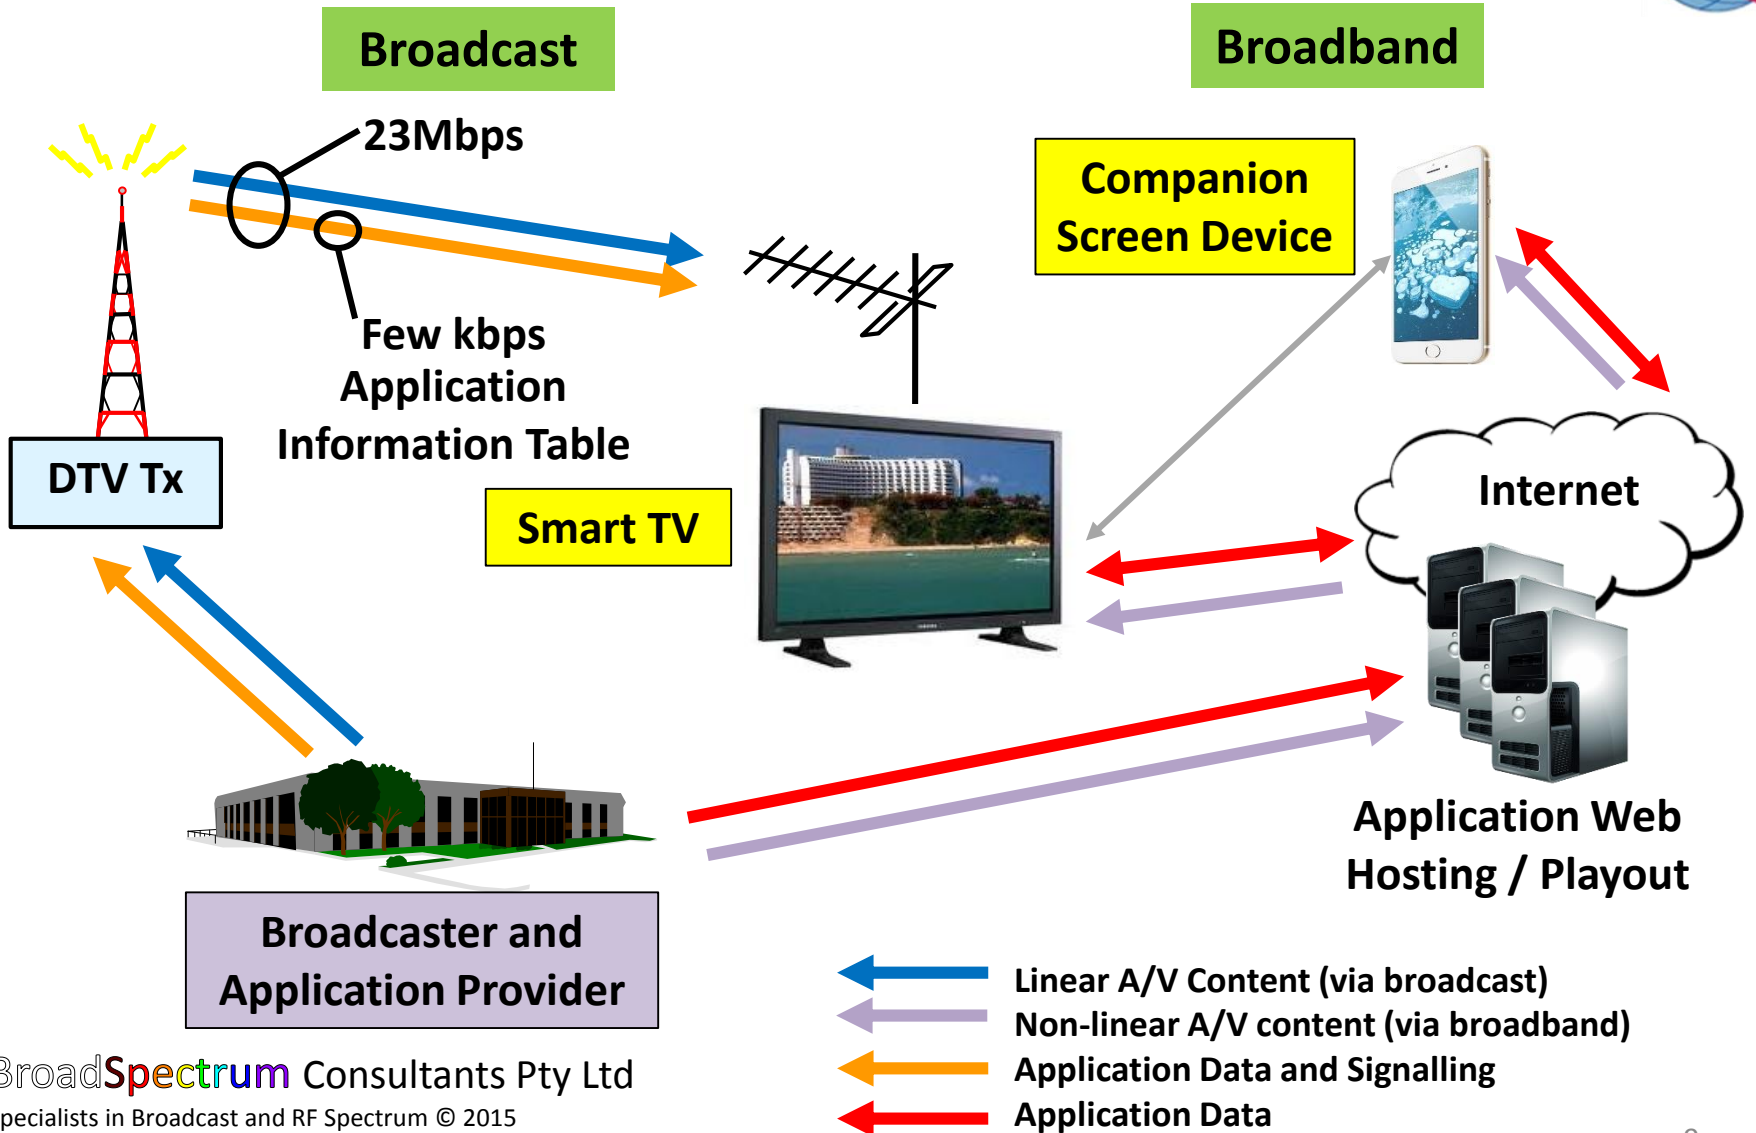

HbbTV System Overview