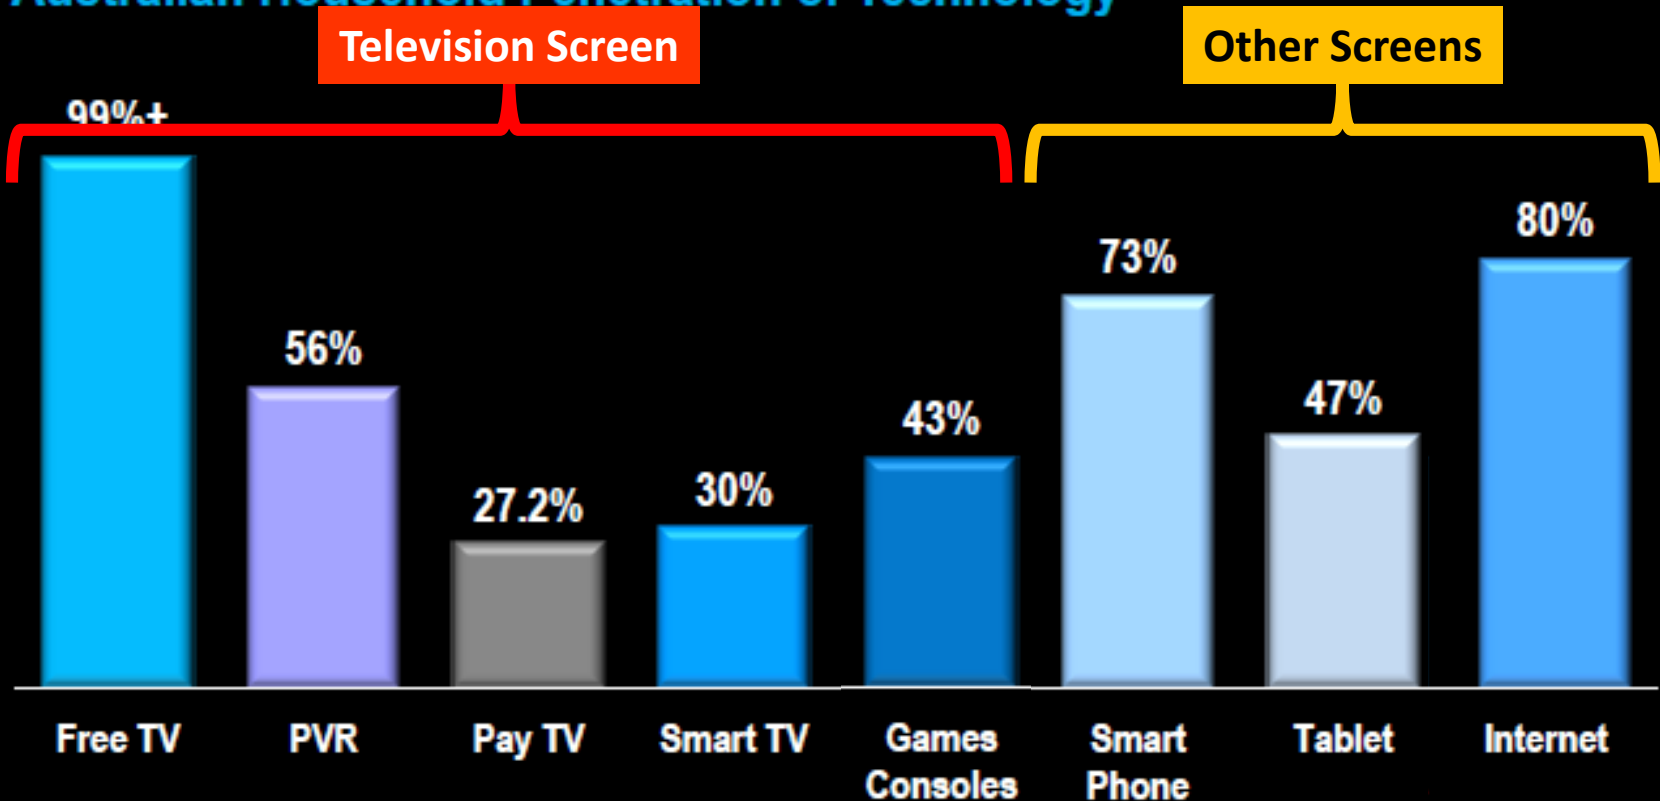

What screen are they watching?

Australian Household Penetration of Technology

Sources: PVR, smart TV, smart phone, tablet and internet national penetration averages sourced Australian Multi-Screen Report Q4,2 014, pay TV is the OzTAM national STU-STV universe estimate for Q1 2015 (ie. boxes in homes), penetration of IDS-STV only homes is 1.1% (ie. internet accessed only), other figures sourced Free TV Australia.

BroadSpectrum Consultants Pty Ltd

Specialists in Broadcast and RF Spectrum © 2015