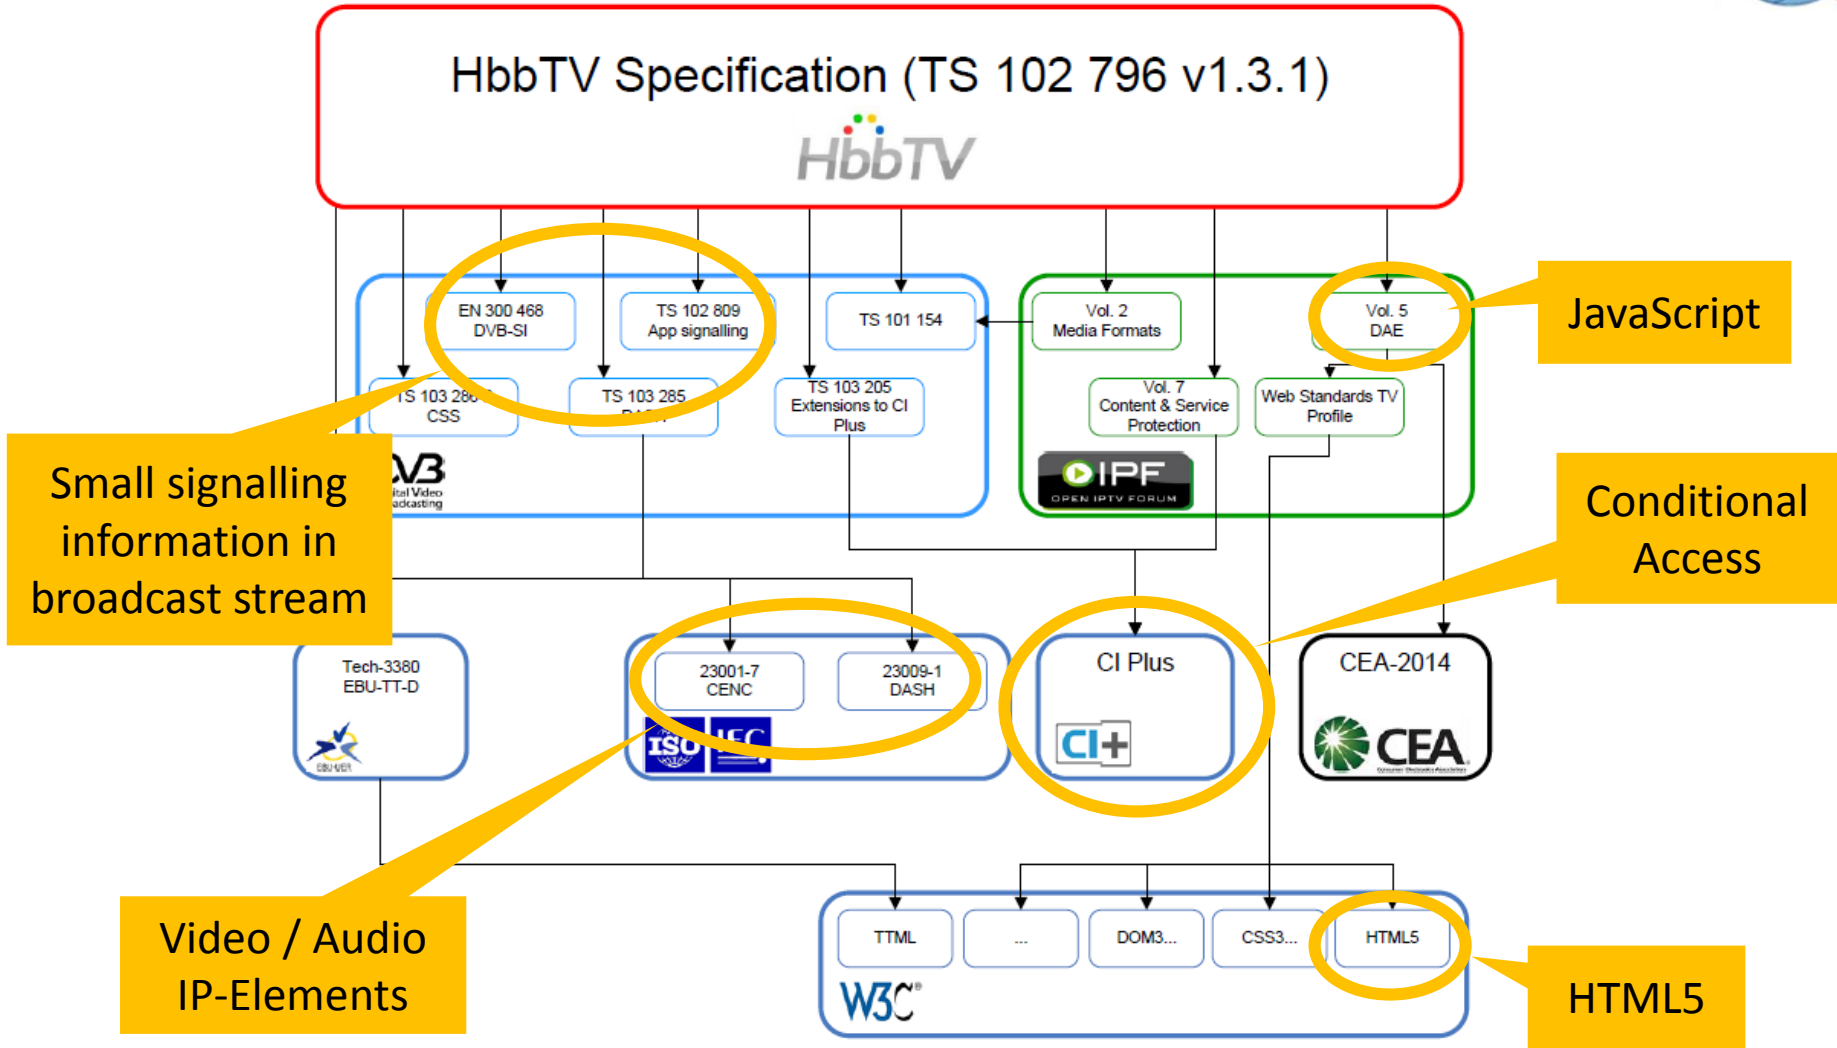

What is HbbTV?

- Hybrid broadcast broadband TV is a **global initiative** aimed at harmonizing the broadcast and broadband delivery of entertainment services to consumers through connected TVs, set-top boxes and multiscreen devices.
- The HbbTV specification is developed by industry leaders **to improve the video user experience** for consumers by enabling innovative, interactive services over broadcast and broadband networks.
- **For broadcasters :**
 - HbbTV allows broadcasters to retain viewers even when they do not want to watch the live linear broadcast content by providing links to other interesting content
 - HbbTV retains the focus of the large screen television in the home.

HbbTV System Overview

HbbTV Architecture

Application Information Table

```
05:17:53.870 PID 0x0822 (2082):
application_information_section
table_id 116 [DVB Reserved]
section_syntax_indicator '1'
section_length 121
test_application_flag '0'
application_type 16 [subject to registration with DVB]
version_number 1
current_next_indicator '1'
section_number 0
last_section_number 0

freeview⁺

Application Start

**Press RED to go to the
Broadcaster Portal**

**Press GREEN to go to the
Freeview+Plus Portal**

MasterChef
7.30 TONIGHT
ten

Application Start (2)

EPG

The image shows a screenshot of a television EPG interface. At the top, it displays 'TODAY' and 'The M' with a time of 11:22 AM. Below this, there are sections for 'EARLIER' and 'NOW'. A central grey box contains a list of features. Two callout boxes are present: a blue one on the left and a pink one on the right. At the bottom, there is a navigation bar with buttons for CHANNELS, BACK/RETURN, EXIT, OPTIONS, MENU, and SET REMINDER.