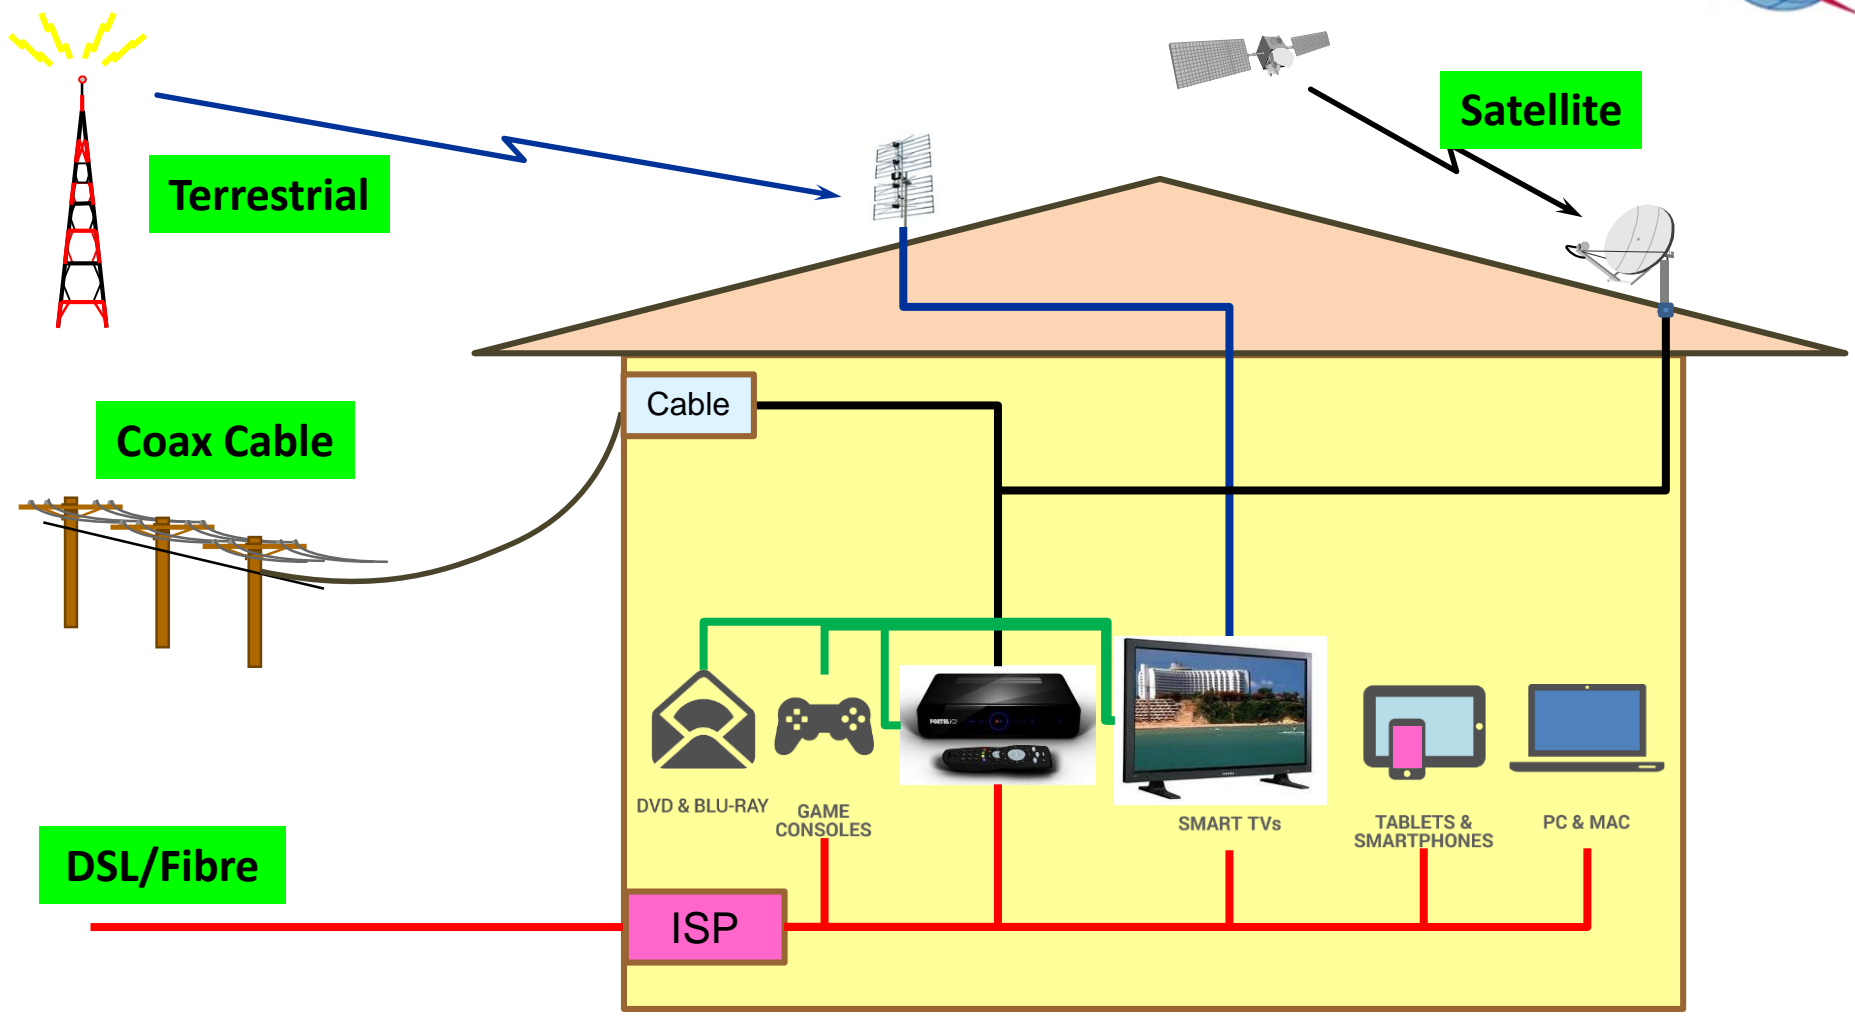

Where are the eyeballs in the home?