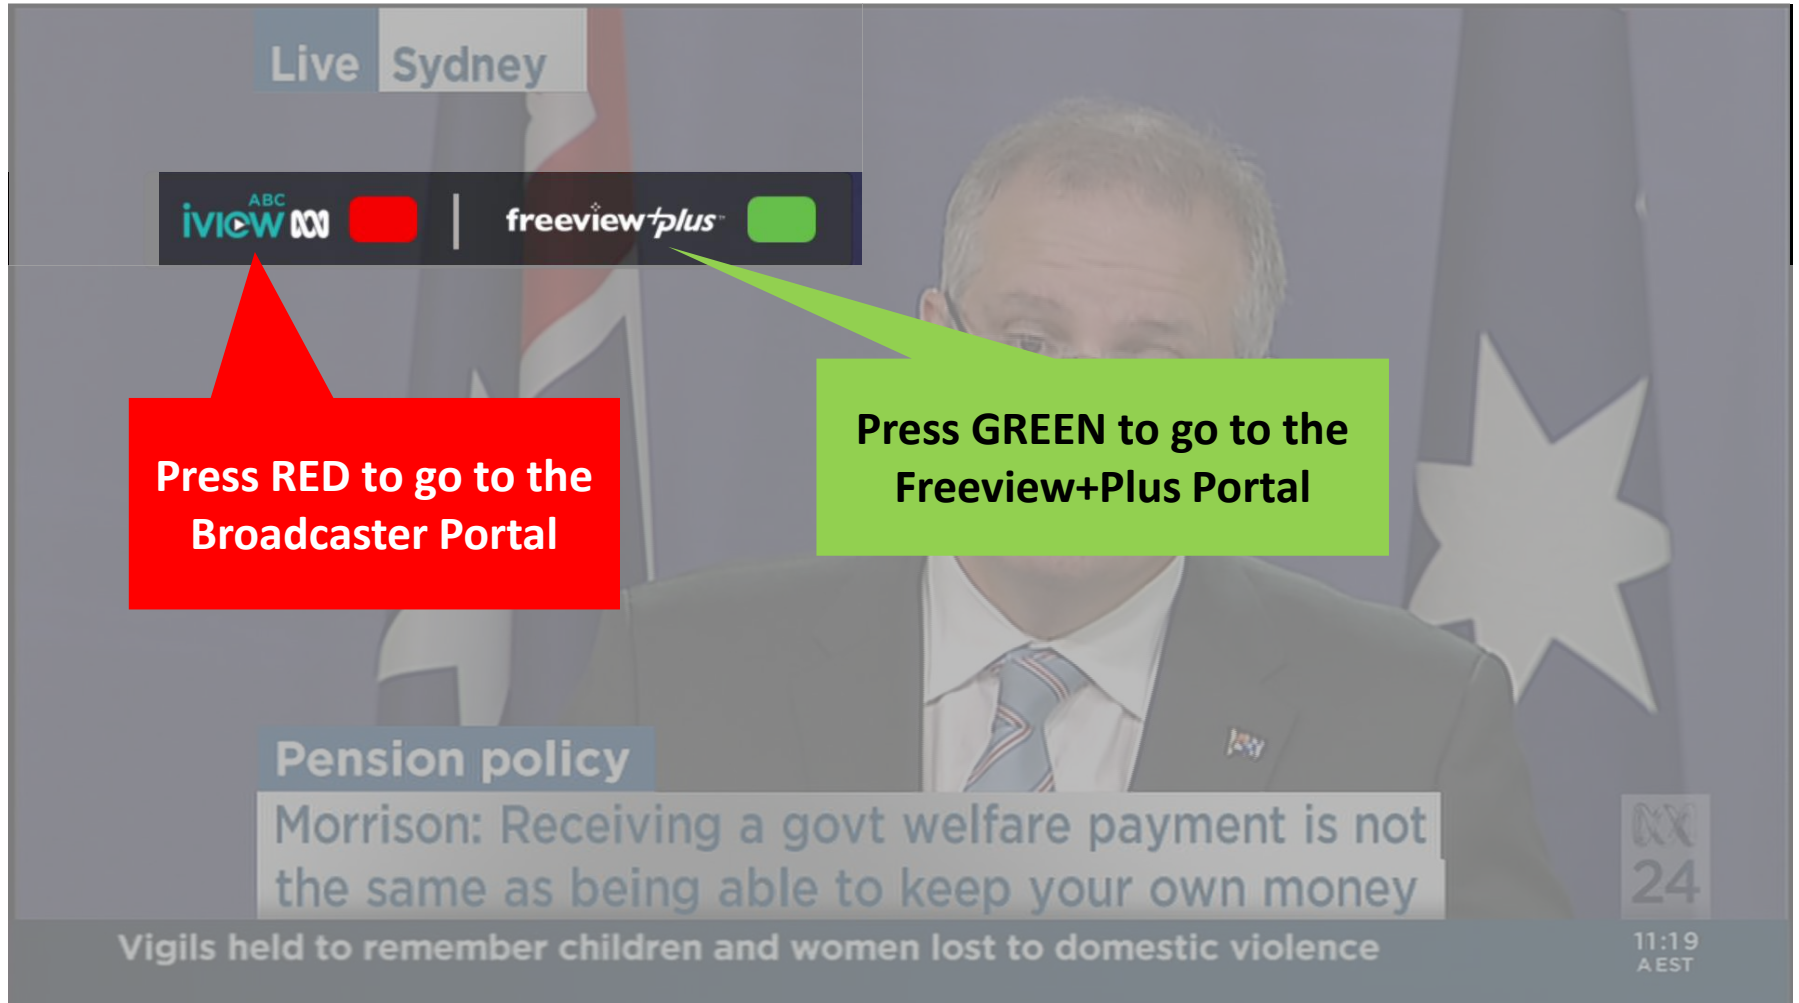

freeview⁺

Application Start

**Press RED to go to the
Broadcaster Portal**

**Press GREEN to go to the
Freeview+Plus Portal**

MasterChef
7.30 TONIGHT
ten

Application Start (2)

EPG

The image shows a screenshot of a television EPG interface. At the top, it displays 'TODAY' and 'The M' with a time of 11:22 AM. Below this, there are sections for 'EARLIER' and 'NOW'. A central grey box contains a list of features. Two callout boxes are present: a blue one on the left and a pink one on the right. At the bottom, there is a navigation bar with buttons for CHANNELS, BACK/RETURN, EXIT, OPTIONS, MENU, and SET REMINDER.

Past events changes to IPTV

Book recordings of future events of over-the-air broadcast television

- Press the green button on the remote
- A state of the art EPG : +7 and -7 days
- Seamless access to catch up - in one place
- “Featured” - recommendations of the big shows today, in the future and on catch-up
- Ability to browse by genre and search programs for the next 7 days
- “Favourites” function – live and catch up episodes
- Ability to record