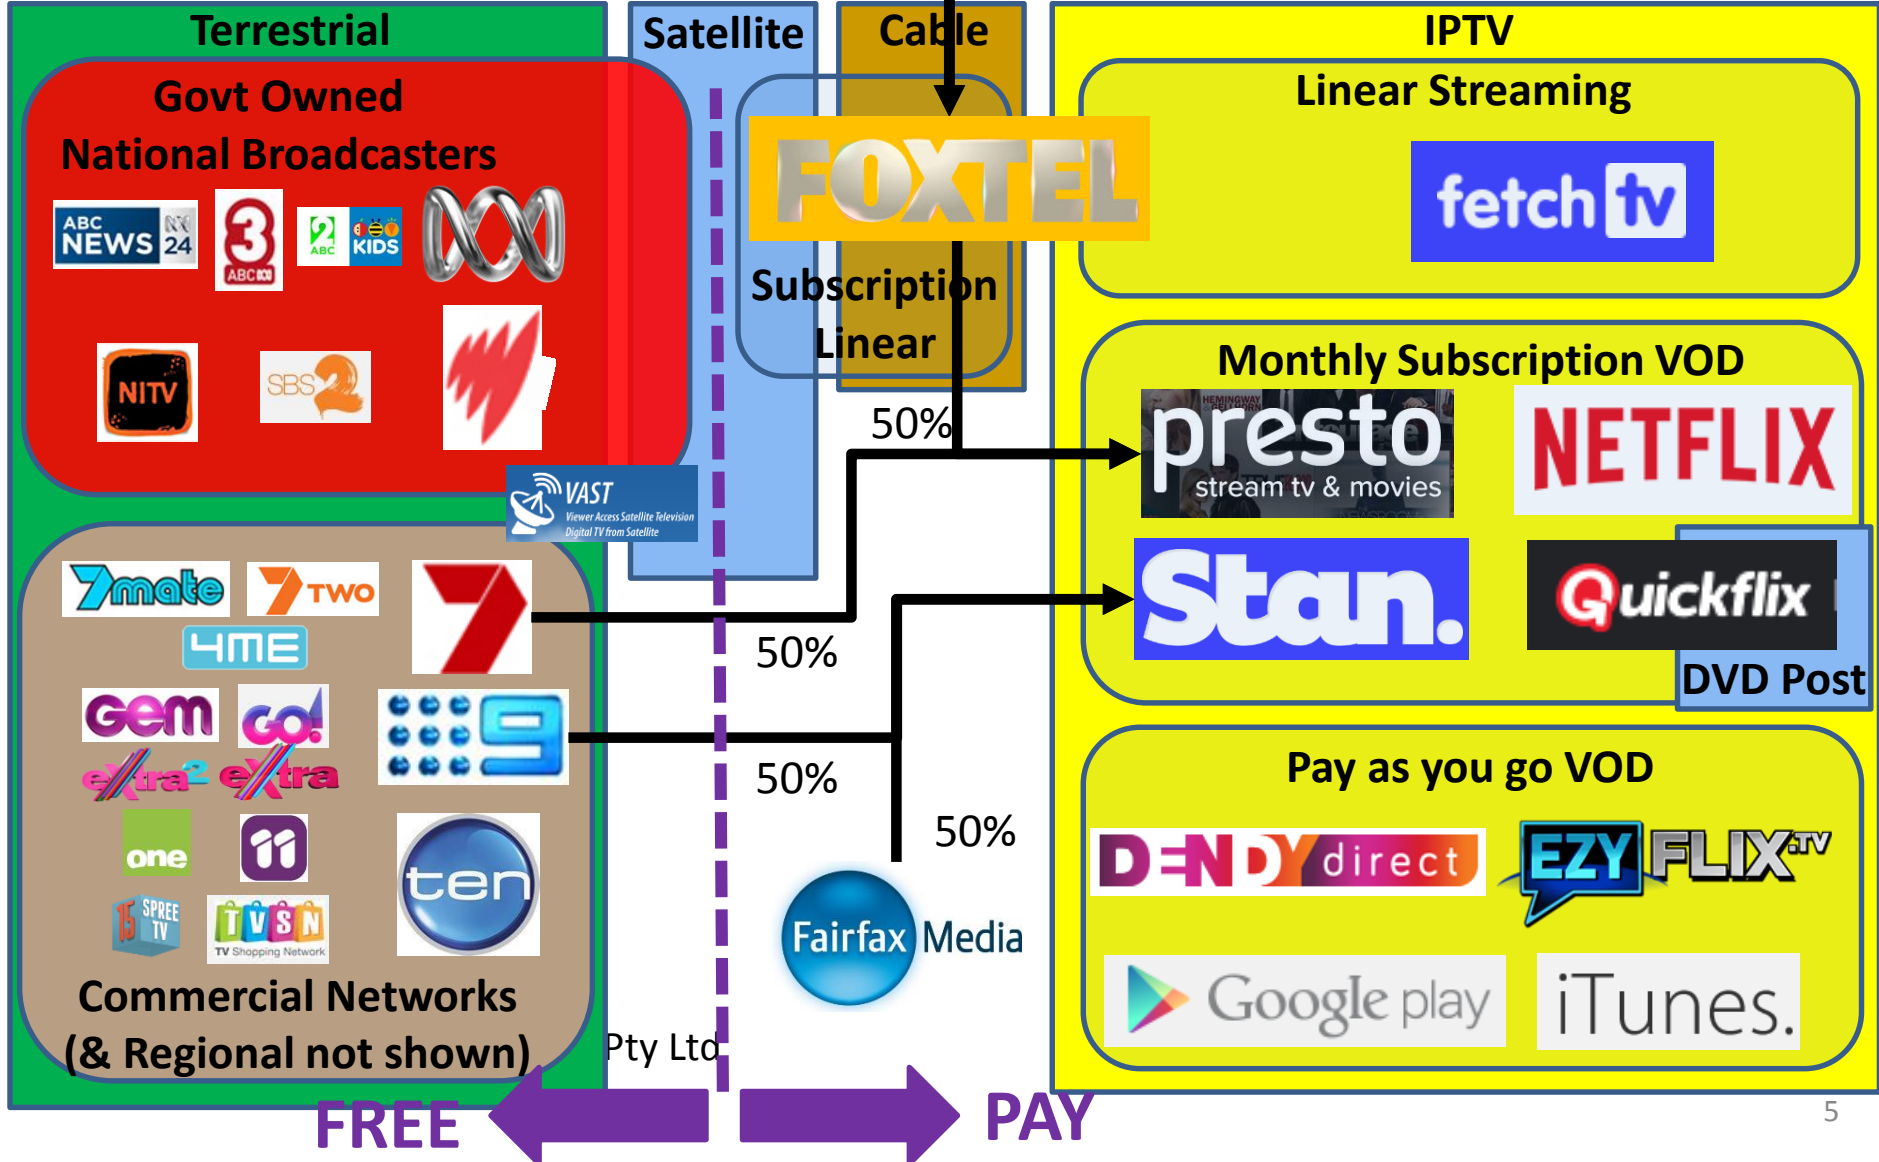

Who is providing the content?

News Corp Australia