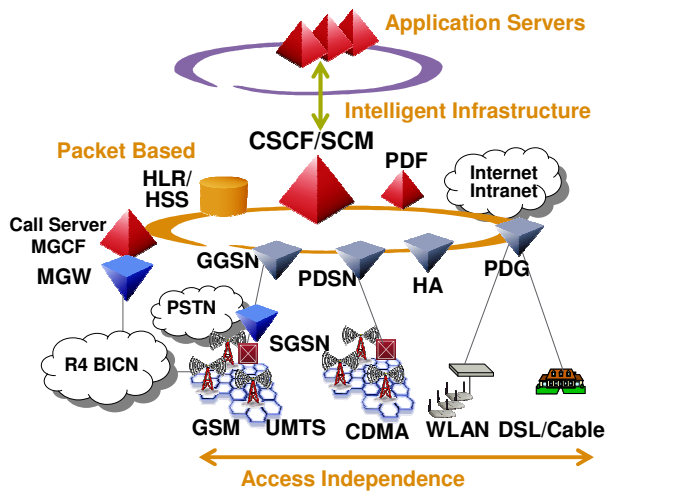

- 3GPP R5 IM Subsystem provides a SIP and H248 framework for the applications and control environment of converged wireless networks
- Applications creation environment permits extending applications to users independently of their means and point of access

4

Convergence - Non-animated - Step 2

Services

Architectural

Convergence - Non-animated - Step 3

Infrastructure

Services

Architectural

Selected Acronyms

3G	Third Generation	MGCF	Media Gateway Control Function
3GPP(2)	Third Generation Partnership Project (2)	MGW	Media Gateway
BICN	Bearer Independent Core Network	NGN	Next Generation Network
CDMA	Code Division multiple Access	PC	Personal Computer
CSCF	Call State Control Function	PDA	Personal Digital Assistant
DECT	?? Digital Electronic Cordless Telephony	PDF	Packet Data Function
FA	Foreign Agent	PDG	Packet Data Gateway
GGSN	Gateway GPRS Support Node	PDSN	Packet Data Serving Node
GII	Global Information Infrastructure	POTS	Plain Old Telephone Service
GPRS	General Packet Radio Service	PSTN	Public Switched Telephone Network
GSM	Global System for Mobility	QoS	Quality of Service
HA	Home Agent	SCM	Session Control Manager
HLR	Home Location Register	SGSN	Serving GPRS Support Node
HSS	Home Subscriber Server	SIP	Session Initiation Protocol
IMS	IP Multimedia Subsystem	SLA	Service Level Agreement
IP	Internet Protocol	UMTS	Universal Mobile Terrestrial Access
ISDN	Integrated Services Digital Network	WLAN	Wireless Local Area Network
ISV	Independent Software Vendor	WWAN	Wireless Wide Area Network
LAN	Local Area Network		