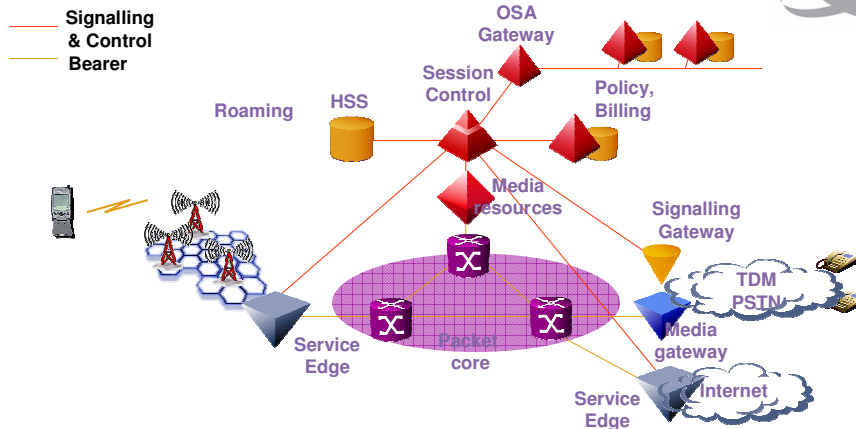

> Animated charts

- provided as series of individual charts since pdf files do not handle PowerPoint animations well

> Acronyms

- Telecom presentations are acronym intensive!

3

3GPP R5 network architecture (1/2)

- 3GPP R5 IM Subsystem provides a SIP and H248 framework for the applications and control environment of converged wireless networks
- Applications creation environment permits extending applications to users independently of their means and point of access

4

Convergence - Non-animated - Step 2

Services

Architectural

Convergence - Non-animated - Step 3

Infrastructure

Services

Architectural