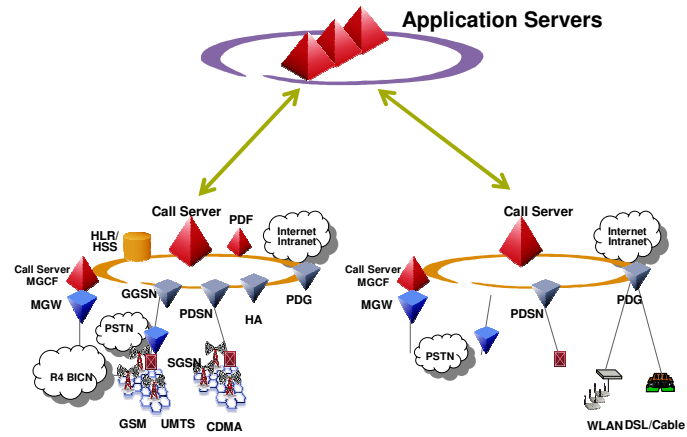

- 3GPP R5 IM Subsystem provides a SIP and H248 framework for the applications and control environment of converged wireless networks
- Applications creation environment permits extending applications to users independently of their means and point of access

4

Convergence - Non-animated - Step 2

Services

Architectural

Convergence - Non-animated - Step 3

Infrastructure

Services

Architectural

Selected Acronyms

3G	Third Generation	MGCF	Media Gateway Control Function
3GPP(2)	Third Generation Partnership Project (2)	MGW	Media Gateway
BICN	Bearer Independent Core Network	NGN	Next Generation Network
CDMA	Code Division multiple Access	PC	Personal Computer
CSCF	Call State Control Function	PDA	Personal Digital Assistant
DECT	?? Digital Electronic Cordless Telephony	PDF	Packet Data Function
FA	Foreign Agent	PDG	Packet Data Gateway
GGSN	Gateway GPRS Support Node	PDSN	Packet Data Serving Node
GII	Global Information Infrastructure	POTS	Plain Old Telephone Service
GPRS	General Packet Radio Service	PSTN	Public Switched Telephone Network
GSM	Global System for Mobility	QoS	Quality of Service
HA	Home Agent	SCM	Session Control Manager
HLR	Home Location Register	SGSN	Serving GPRS Support Node
HSS	Home Subscriber Server	SIP	Session Initiation Protocol
IMS	IP Multimedia Subsystem	SLA	Service Level Agreement
IP	Internet Protocol	UMTS	Universal Mobile Terrestrial Access
ISDN	Integrated Services Digital Network	WLAN	Wireless Local Area Network
ISV	Independent Software Vendor	WWAN	Wireless Wide Area Network
LAN	Local Area Network		