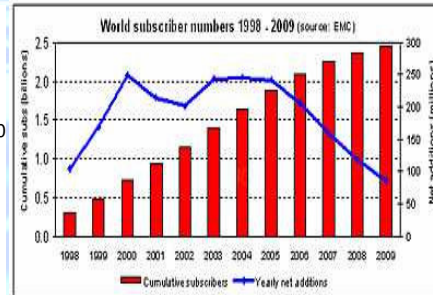

Broadband services trend

Worldwide DSL Subscribers (MI)

Worldwide Mobile Subscribers (MI)

ITU-BDT Regional Seminar on Fixed Mobile Convergence and new network architecture for the Arab Region, 21-24 nov '05