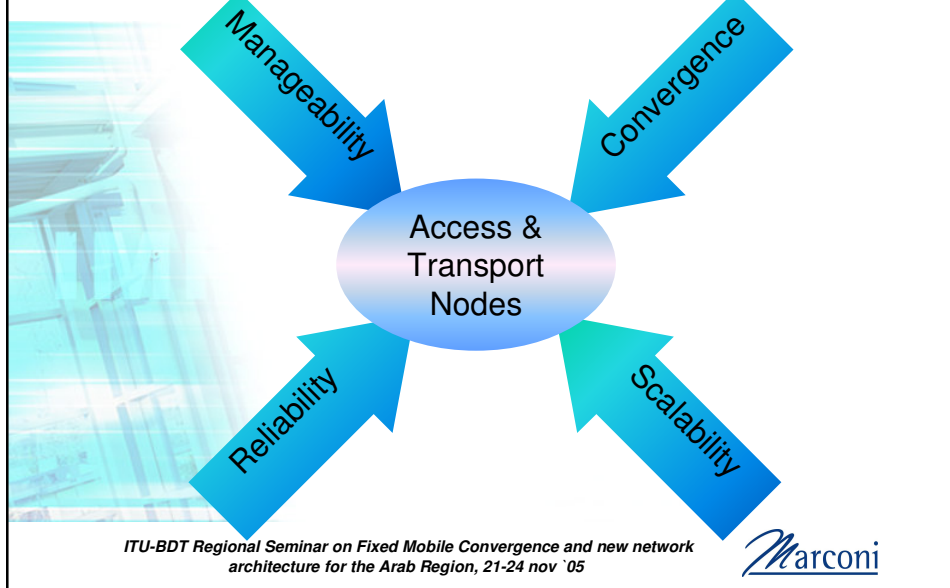

The Corner Stones of an Excellent Transmission Network

User traffic consumption

The evolving video coding and transmissions technologies will allow telecom operators, deploying most of the existing infrastructures, to distribute real broadband services to their customers. Figures with user bandwidth in 20 to 25Mbps range are conceivable.

- **Near Term - 20Mbps**
  - HDTV 1 x 12 Mbps
  - SDTV 1 x 4 Mbps
  - HSI 1 x 3.5 Mbps
  - Voice 2 x 0.128 Mbps
  - Video Tel.1 x 0.384 Mbps
- **Further step – 24Mbps**
  - HDTV 1 x 9 Mbps
  - SDTV 2 x 3 Mbps
  - HSI 1 x 8 Mbps
  - Voice 2 x 0.128 Mbps
  - Video Tel.1 x 0.75 Mbps

Traffic profile examples

ITU-BDT Regional Seminar on Fixed Mobile Convergence and new network architecture for the Arab Region, 21-24 nov '05

Marconi