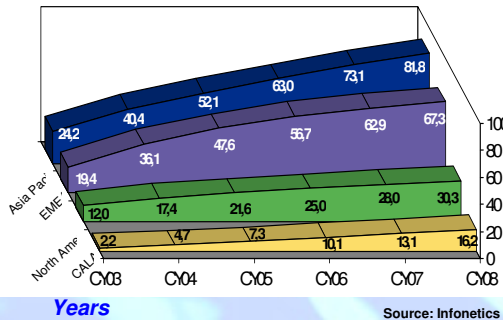

Broadband services trend

Worldwide DSL Subscribers (MI)

Worldwide Mobile Subscribers (MI)

ITU-BDT Regional Seminar on Fixed Mobile Convergence and new network architecture for the Arab Region, 21-24 nov '05