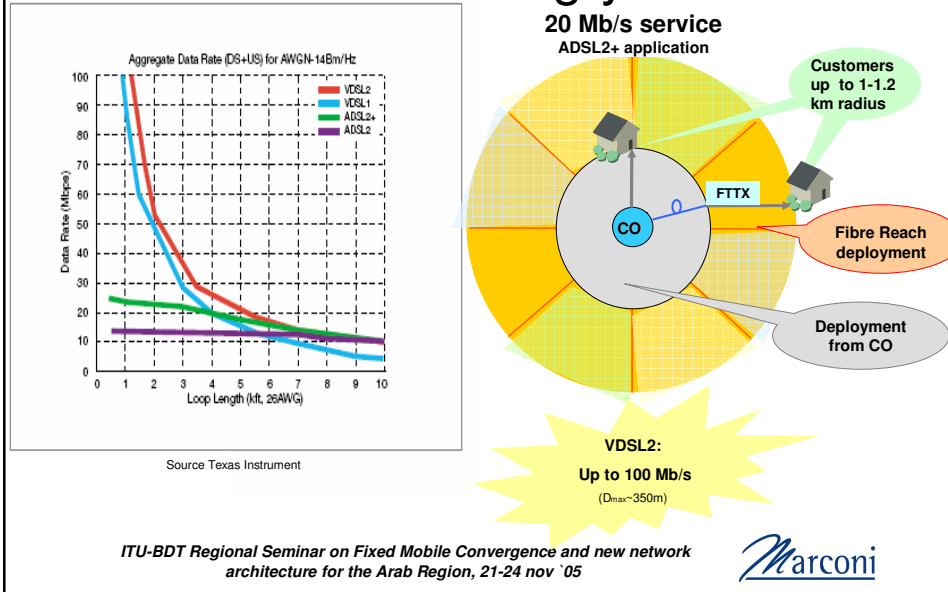

Traffic profile examples

ITU-BDT Regional Seminar on Fixed Mobile Convergence and new network architecture for the Arab Region, 21-24 nov '05

Marconi

Broadband: the Giga-Capacity access

DSL enhancements: for bandwidth hungry services