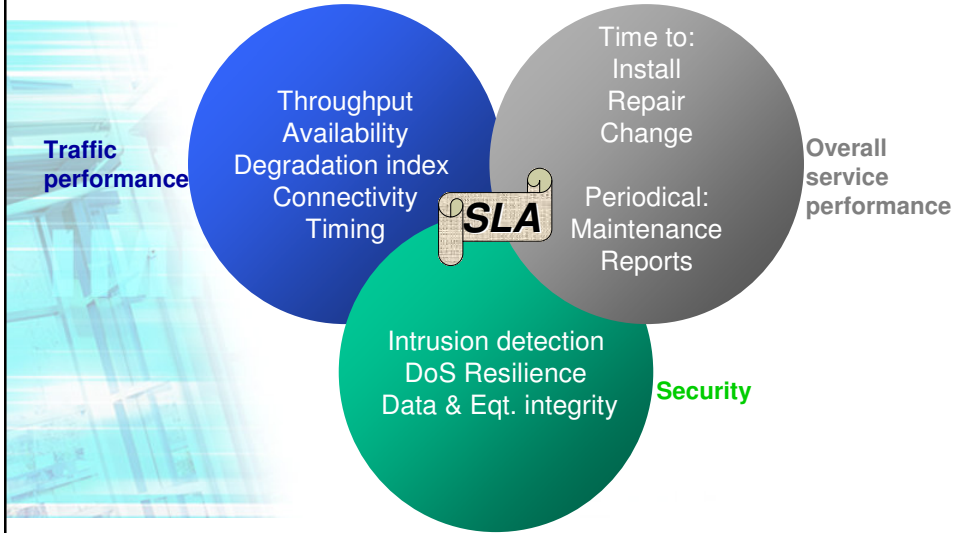

Match the customer expectation

ITU-BDT Regional Seminar on Fixed Mobile Convergence and new network architecture for the Arab Region, 21-24 nov '05