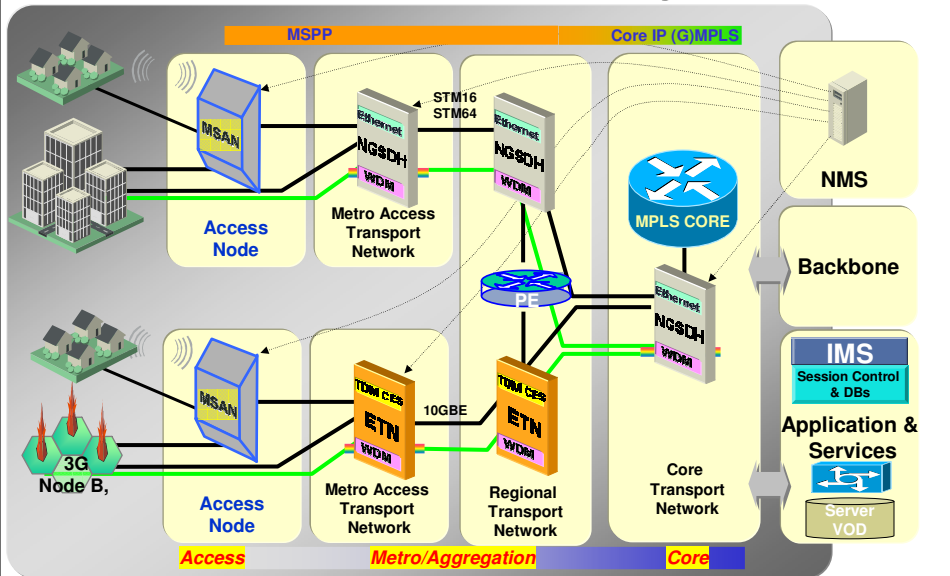

ITU-BDT Regional Seminar on Fixed Mobile Convergence and new network
architecture for the Arab Region, 21-24 nov '05

Reliable services

- More and more services are delivered on IP in a competitive environment
- Reliability requirements of business and residential users are linked to the ‘**Quality of experience**’
 - user’s ‘expectation’ for data services dominated by download time
 - voice and real time video reference: historical services (PSTN, aerial TV broadcast)
- The international standard bodies identify 6 classes of IP services on the basis of the availability target
- The spectrum of the services is so wide that the reliability index spans from 0.03 to 0.75 (IPLR)

ITU-BDT Regional Seminar on Fixed Mobile Convergence and new network
architecture for the Arab Region, 21-24 nov '05

Match the customer expectation

ITU-BDT Regional Seminar on Fixed Mobile Convergence and new network architecture for the Arab Region, 21-24 nov '05

The Multiservice Delivering Platform

ITU-BDT Regional Seminar on Fixed Mobile Convergence and new network architecture for the Arab Region, 21-24 nov '05

The Corner Stones of an Excellent Transmission Network

User traffic consumption

The evolving video coding and transmissions technologies will allow telecom operators, deploying most of the existing infrastructures, to distribute real broadband services to their customers. Figures with user bandwidth in 20 to 25Mbps range are conceivable.