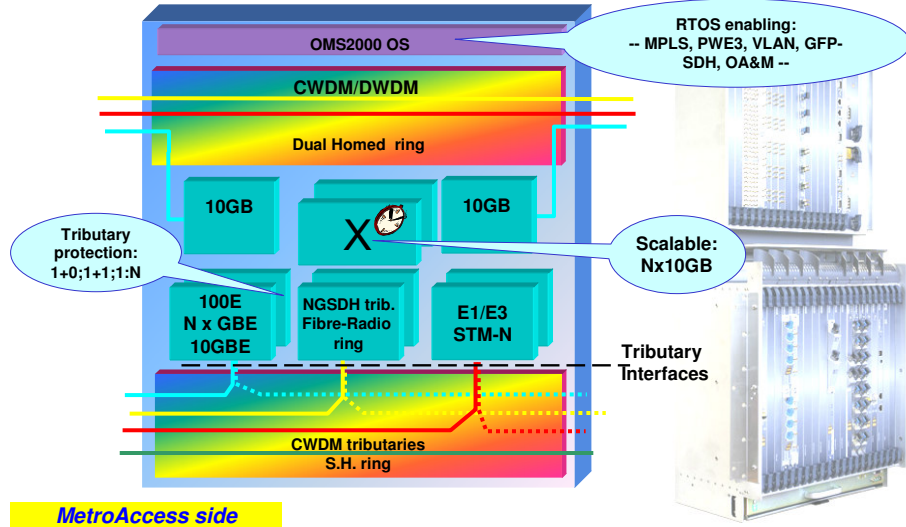

Traffic profile examples

ITU-BDT Regional Seminar on Fixed Mobile Convergence and new network architecture for the Arab Region, 21-24 nov '05

Marconi

Broadband: the Giga-Capacity access

DSL enhancements: for bandwidth hungry services

The Metro Aggregation Node

MetroAggregation side

MetroAccess side

ITU-BDT Regional Seminar on Fixed Mobile Convergence and new network architecture for the Arab Region, 21-24 nov '05

ASTN Solution

Reducing Operator Expenditure

ITU-BDT Regional Seminar on Fixed Mobile Convergence and new network architecture for the Arab Region, 21-24 nov '05

OCS for a scalable ASTN

ASTN Control-Plane
DWDM integrated
OTN/SDH switch and tribs

In-service upgrade
2.5, 10 & 40 Gbit/s interf.
Ethernet ports and switch