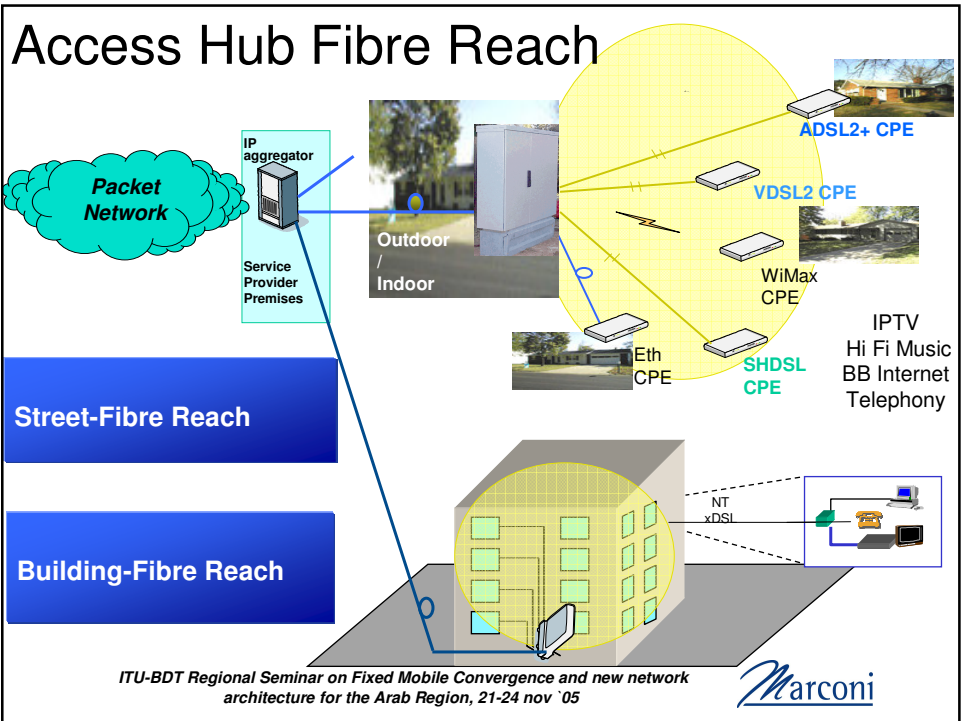

Traffic profile examples

ITU-BDT Regional Seminar on Fixed Mobile Convergence and new network architecture for the Arab Region, 21-24 nov '05

Marconi

Broadband: the Giga-Capacity access

DSL enhancements: for bandwidth hungry services