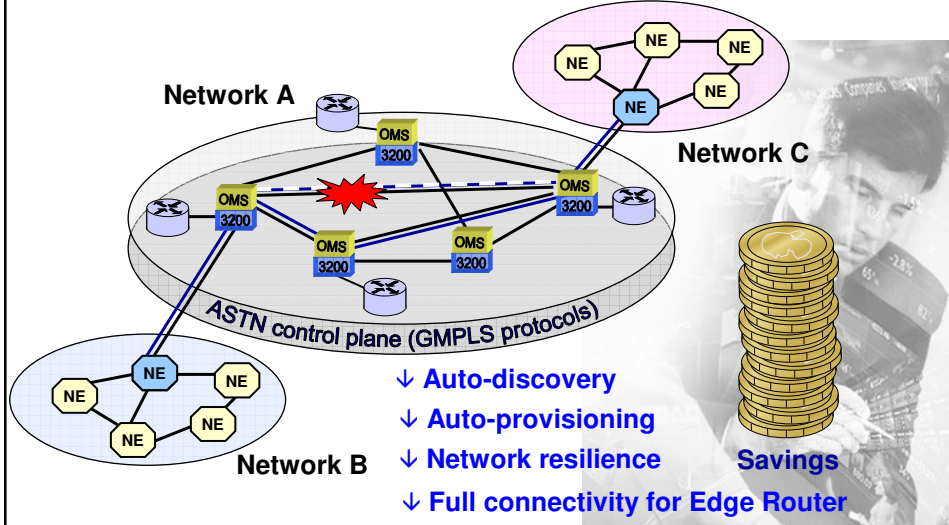

The Metro Aggregation Node

MetroAggregation side

MetroAccess side

ITU-BDT Regional Seminar on Fixed Mobile Convergence and new network architecture for the Arab Region, 21-24 nov '05

ASTN Solution

Reducing Operator Expenditure

ITU-BDT Regional Seminar on Fixed Mobile Convergence and new network architecture for the Arab Region, 21-24 nov '05

OCS for a scalable ASTN

ASTN Control-Plane
DWDM integrated
OTN/SDH switch and tribs

In-service upgrade
2.5, 10 & 40 Gbit/s interf.
Ethernet ports and switch