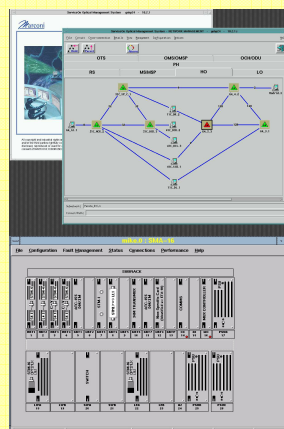

ITU-BDT Regional Seminar on Fixed Mobile Convergence and new network architecture for the Arab Region, 21-24 nov '05

OCS for a scalable ASTN

ASTN Control-Plane
DWDM integrated
OTN/SDH switch and tribs

In-service upgrade
2.5, 10 & 40 Gbit/s interf.
Ethernet ports and switch

From 80 Gb/s to 3 Tbit/s

ITU-BDT Regional Seminar on Fixed Mobile Convergence and new network architecture for the Arab Region, 21-24 nov '05

Network Management System

Focussed Domain-
Based Management

Cross Domain
Integration and Billing

Fault tolerant and
secure architecture

ITU-BDT Regional Seminar on Fixed Mobile Convergence and new network architecture for the Arab Region, 21-24 nov '05

Marconi

The Multiservice Packet based Transport Network