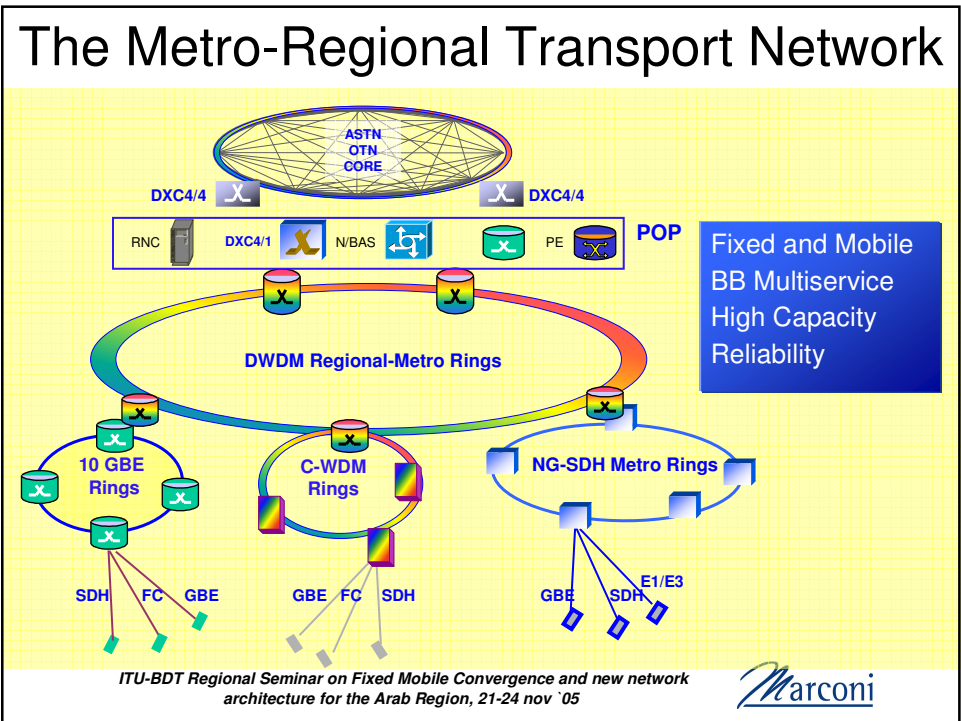

Traffic profile examples

ITU-BDT Regional Seminar on Fixed Mobile Convergence and new network architecture for the Arab Region, 21-24 nov '05

Marconi

Broadband: the Giga-Capacity access

DSL enhancements: for bandwidth hungry services

The Metro Aggregation Node

MetroAggregation side

MetroAccess side

ITU-BDT Regional Seminar on Fixed Mobile Convergence and new network architecture for the Arab Region, 21-24 nov '05

ASTN Solution

Reducing Operator Expenditure