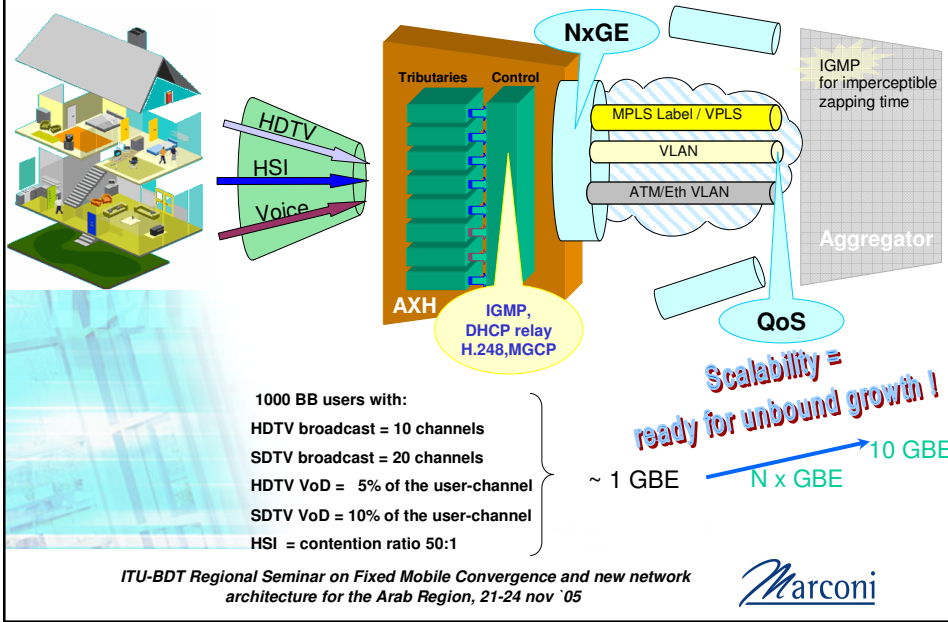

Broadband: the Giga-Capacity access